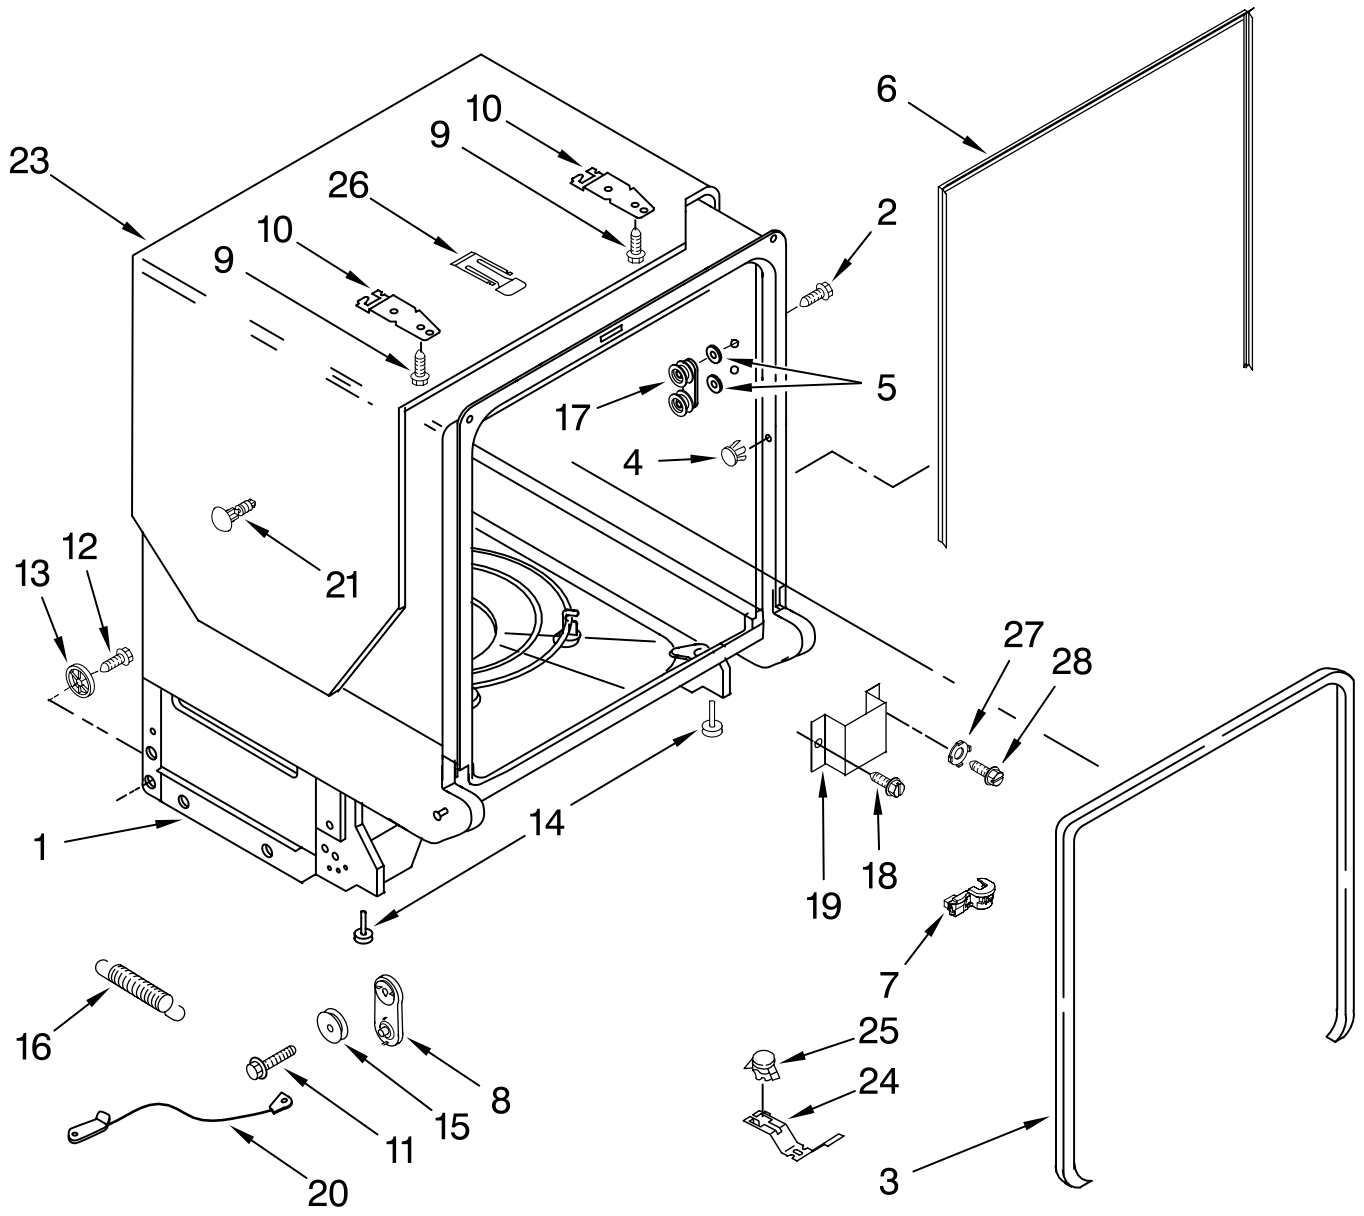

TUB AND FRAME PARTS

For Models: KUDC03ITBL3, KUDC03ITBS3

(Black)

(Stainless)

FOR ORDERING INFORMATION REFER TO PARTS PRICE LIST

TUB AND FRAME PARTS

For Models: KUDC03ITBL3, KUDC03ITBS3

(Black) (Stainless)

Illus.	Part	
No.	No.	DESCRIPTION
1	W10164353	Tub Assembly
2	3400072	Screw
3	W10112096	Door Seal
4	W10082838	Plug Tub
5	9743002	Gasket, Bracket Mounting
6	8269110	Seal, Cabinet
7	8573061	Strain Relief
8	8270021	Mount, Door Balance
9	3367670	Screw
10	8269145	Bracket, Undercounter
11	3400074	Screw
12	3370389	Screw
13	8268977	Wheel Leg
14	8524584	Leveler, Leg
15	8524474	Wheel, door Balance
16	8270020	Spring, Door Balance
17	W10078083	Wheel & Mount Assembly (Also Order #5)
18	3400892	Screw
19	8268991	Cover, Terminal Box
20	8535568	Link, Door Balance
21	304666	Retainer, Push
23	8573241	Shield, Sound
24	9742648	Bracket, Thermostat
25	661566	Thermostat
26	8580309	Strike, Latch
27	3378128	Washer, Pronged Cup
28	3400014	Screw

FOR ORDERING INFORMATION REFER TO PARTS PRICE LIST